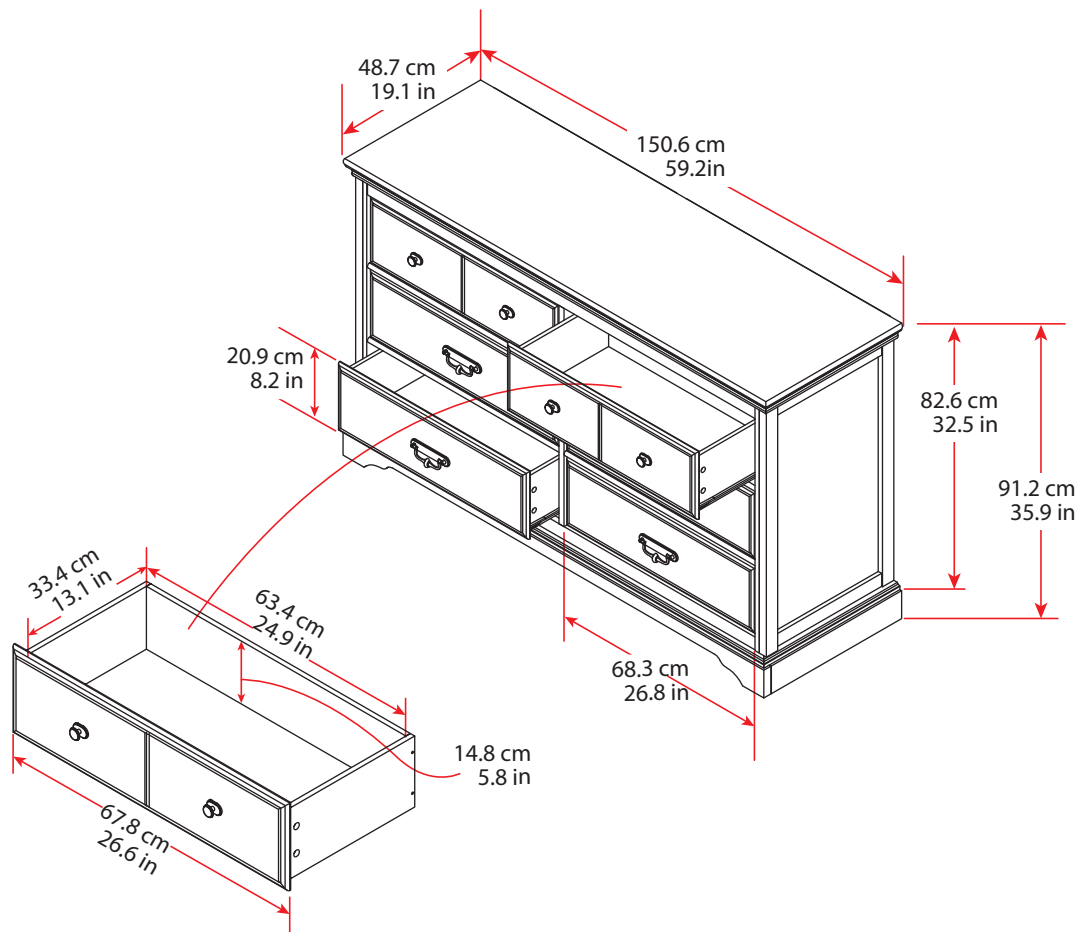

9803013COM - BRISTOL 6 DRAWER DRESSER
9803408COM - BRISTOL 6 DRAWER DRESSER
9803872COM - BRISTOL 6 DRAWER DRESSER
Finish: White / Graphite / Black

Wood Breakdown:
MDF: 98% , R/W: 2%

Overall Product Size:
59.2" W x 19.1" D x 35.9" H
150.6 W x 48.7 D x 91.2 H (cm)
Unit Weight: 152 lbs (69 kg)

MAXIMUM WEIGHT CAPACITIES: